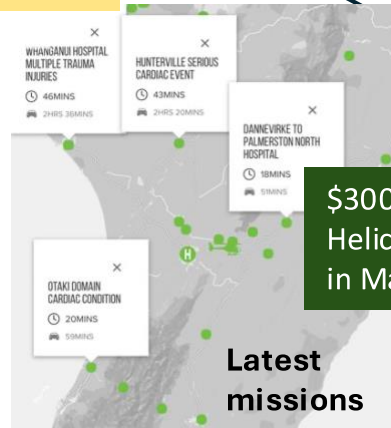

Join Marton Rotary this Sunday 3<sup>rd</sup> Nov at Woodleigh Farm, Tutaenui Road, Marton for a "Garden Idyll" in Support of Local Youth. 2 pm to 4.30 pm \$10 plus gold coin for afternoon tea.

Polio Plus \$1000 donated in October

\$3000 to Rescue Helicopter Trust in March

**How Papaioea Rotary has contributed this year to Rotary's Areas of focus**

- Promoting peace.
- **Fighting disease.**
- Providing clean water.
- **Saving mothers and children.**
- **Supporting education.**
- Growing local economies.
- **Protecting the environment**